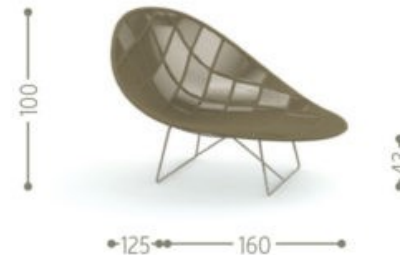

Panama Living Relax

Round and wraparound, the structure of Living Relax Armchair of Panama Collection is realized to support and embrace the body. In aluminium and synthetic nautical ropes, the product is ideal for outdoor furniture, even thanks to the different available colours. Cushions (optionals), matching the different colours, make every moment even more relaxing. Functionality never renounces the armchair design, inspired by the soft shapes of nature.

- Brand:* **TALENTI**
- Item type:* Living Armchair
- Item code:* PANLIVREX-TO
- Designer:* Ludovica + Roberto Palomba
- Color:* Dove
- Dimension:* 125 x 160 x 43/100 cm

Please click the link for more option and finishes: